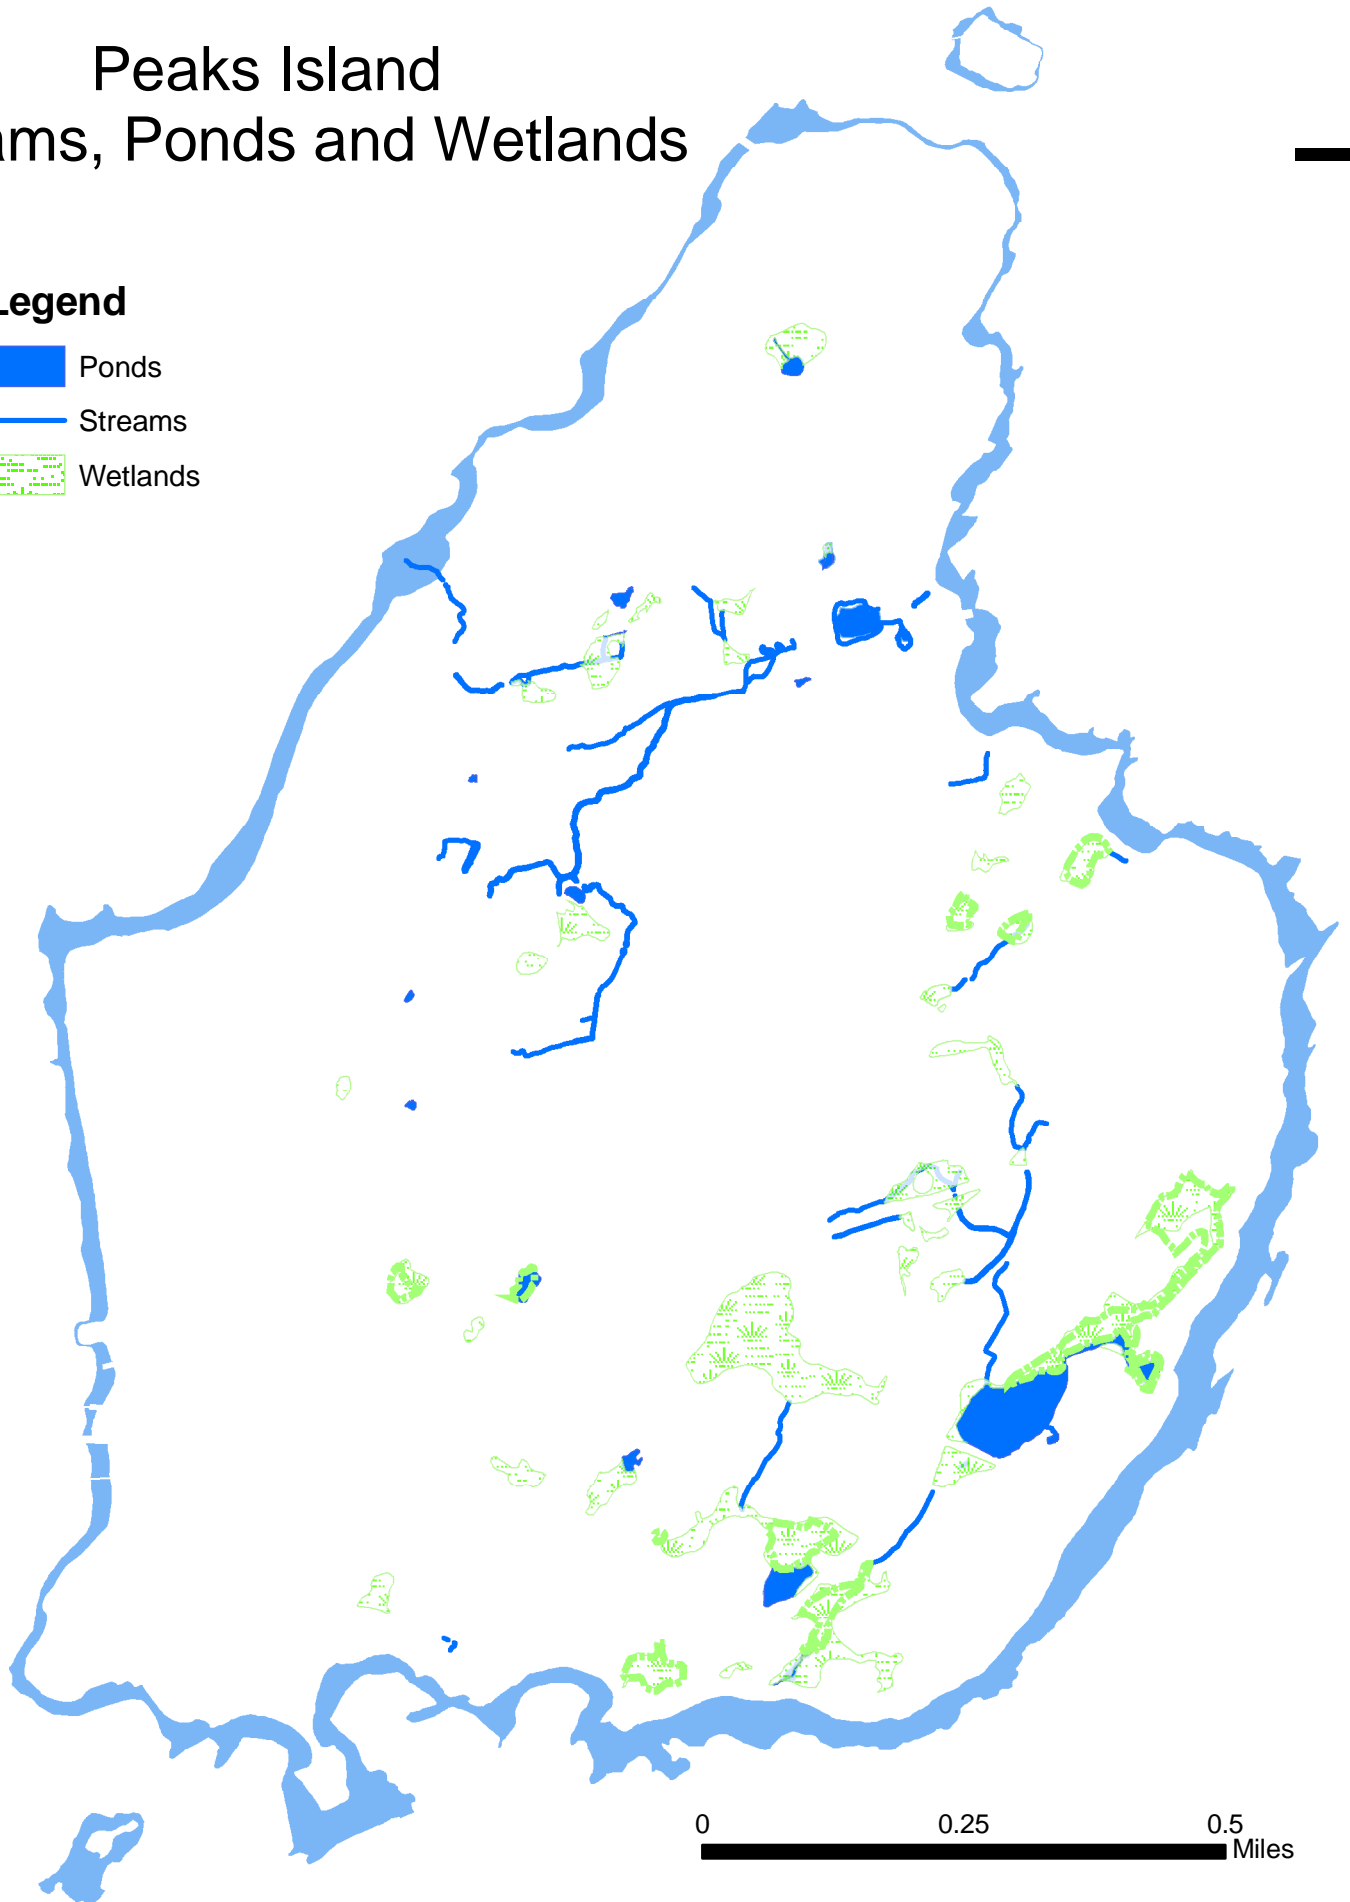

# Peaks Island Streams, Ponds and Wetlands

## Legend

-  Ponds
-  Streams
-  Wetlands

0 0.25 0.5 Miles