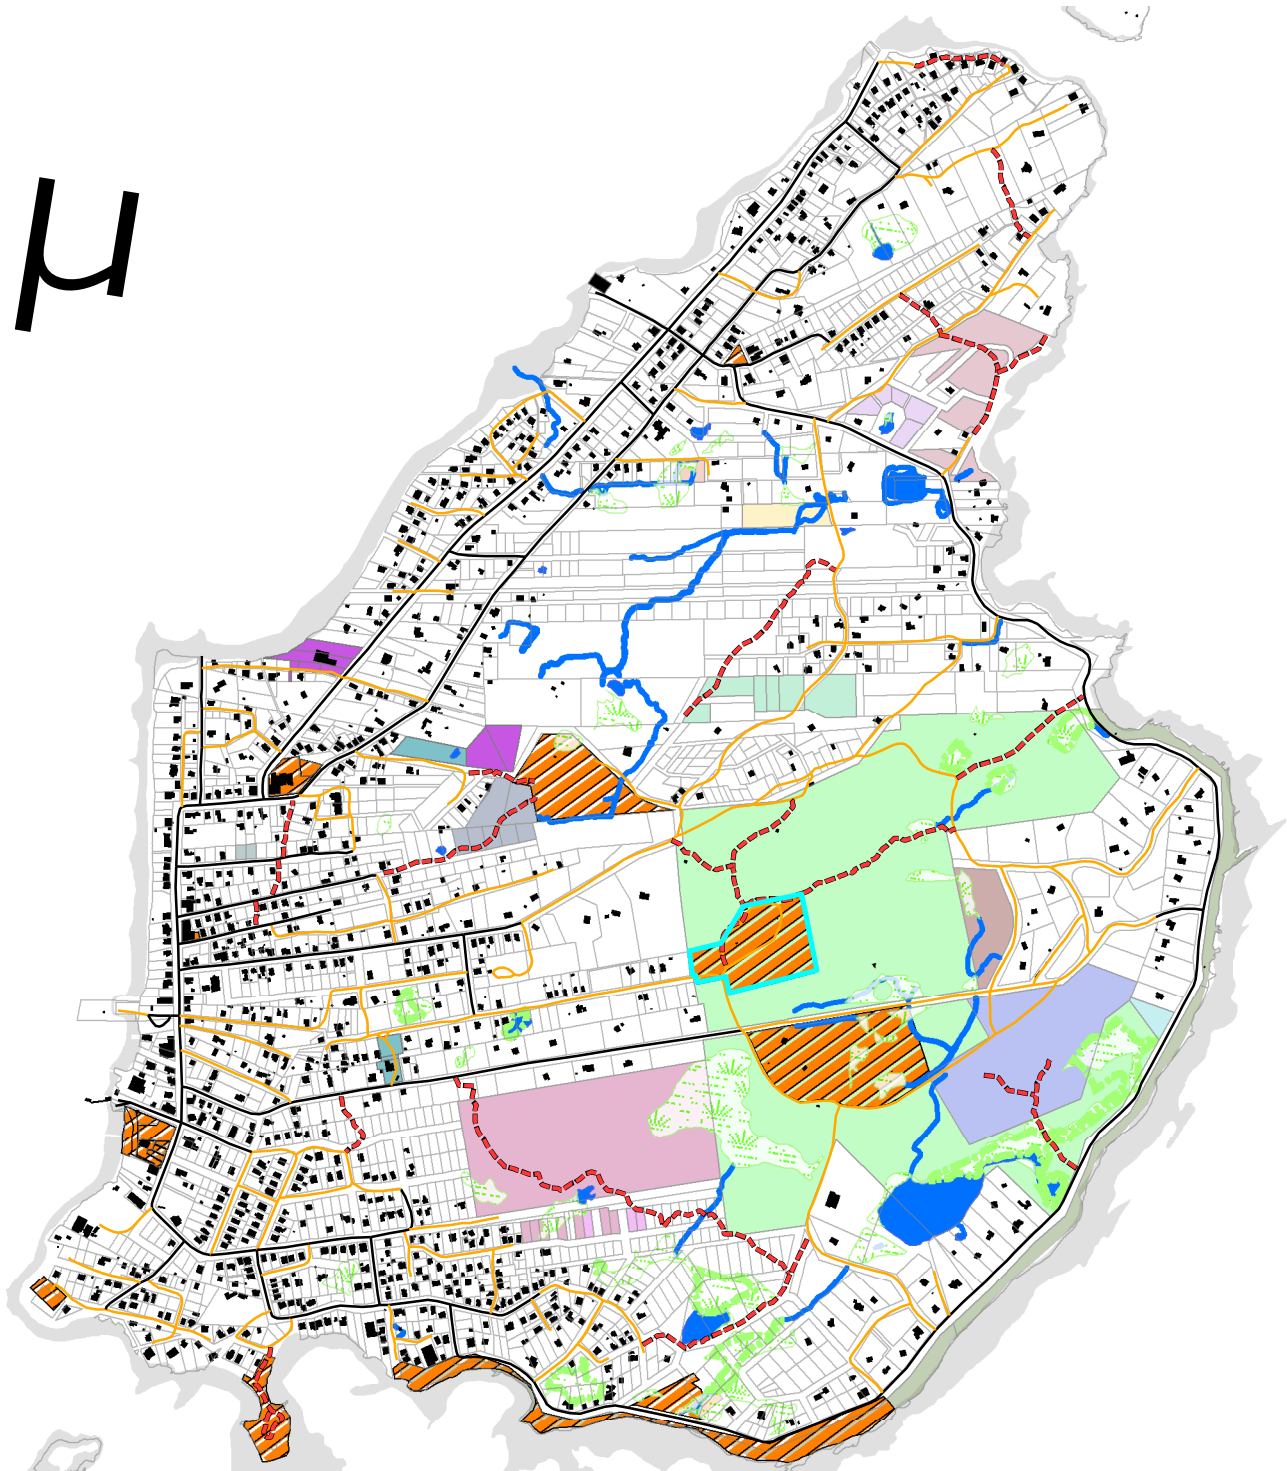

Legend

-  City Property
-  Peaks Buildings
-  Trails
-  Wetlands_2001_NWI
-  wetlands_swamp
-  Streams_PIE
-  Ponds_2004
-  Ponds_2001

Road Type

-  PAVED
-  UNPAVED

PILP_Lands2007

-  Backshore
-  Ballfield Woods
-  Battery Steele
-  City Land
-  Clark Property
-  Daveis Sanctuary
-  Elizabeth Street
-  Parker Preserve
-  Reservoir Road
-  Sargent Road
-  Seashore Avenue
-  Skillings Property
-  Spruce Avenue
-  Tolman Road
-  Peaks Intertidal

Water_Electric

-  CENTRAL MAINE POWER
-  PORTLAND WATER DIST

Maps created by:
Peaks Information Exchange
www.peaksisland.info
June 2008